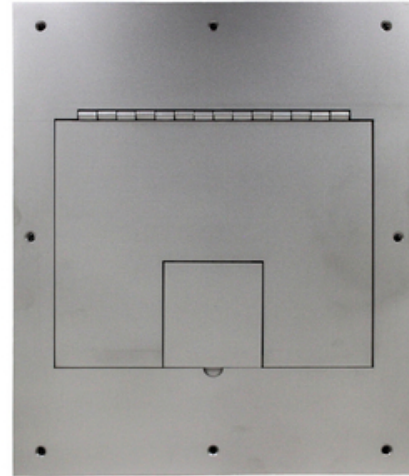

Floor Boxes, Rectangular, 7-Gang, No Edging, Stainless Steel

By Hubbell Wiring Device-Kellems
Catalog # [CFB7CVRCSS](#)

Floor Boxes, Rectangular, 7-Gang, No Edging, Stainless Steel

Features

- CFB7G Series Flange and Cover
- ¼" Beveled Edging for Carpet
- Large Cable Egress Door

General

Application	For Use with Concrete Floor Boxes
Application - For Use On	Concrete
Catalog Number	CFB7CVRCSS
Color	Stainless Steel
Construction	Cast
Construction Material - Main	7 Meunt
EU RoHS Indicator	Contact Manufacturer
Material	Stainless Steel
Mounting Method	Mounts to Box
Mounting Type	(8) Screw Mount
Size	Standard Sized Product
Sub Brand	Concrete Floor Boxes
Type	Concrete Floor Box Cover
UPC	783585547282