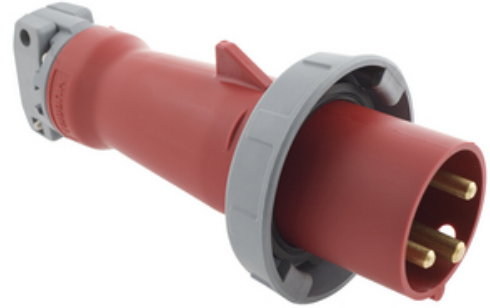

Heavy Duty Products, IEC Pin and Sleeve, Plug, Switched, 60A 480V AC, 2-Pole 3-Wire, NEMA 4X/IP 69K

By Hubbell Wiring Device-Kellems

Catalog # [HBL360P7W](#)

Heavy Duty IEC Pin and Sleeve, Plug, Switched, 60A 480V AC, 2-Pole 3-Wire, NEMA 4X/IP 69K

Features

- Mates with existing installed base of IEC 60309-2 pin and sleeve devices
- Approved as a disconnecting means for motor circuits and branch circuits
- UL Type 4X, 12 and IP69k environmental ratings
- Impact and corrosion-resistant PBT that is color coded by voltage
- Unswitched ground and power indicating LED lights

General

Catalog Number	HBL360P7W
Color	Red
Number Of Poles	2-Pole
Series	Advantage Switch-Rated
Style	IP69k NEMA 4X
Type	Watertight Plug
UPC	783585479002

Electrical Ratings

Amperage Rating	60 A
Current / Amperage Rating	60 A
Voltage Rating	480 VAC
Voltage Rating Description	480 VAC