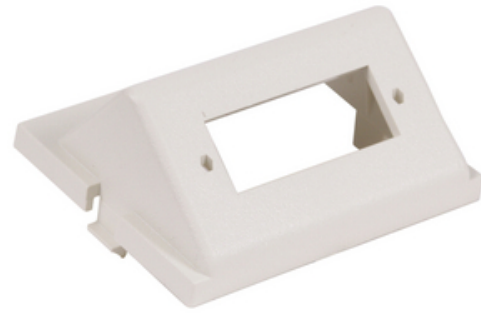

Audio/Video Unloaded Module, SC Angled, 1 Duplex, 1.5 Unit, Office White

By Hubbell Wiring Device-Kellems
Catalog # [IMISCA15OW](#)

Audio/Video Unloaded Module, SC Angled, 1 Duplex, 1.5 Unit, Office White

Application

SC/LC Duplex or LC Quadplex

General

Construction	Molded ABS
Cutout	iStation
EU RoHS Indicator	Yes
Item Type	iSTATION Module
Material	ABS (Acrylonitrile butane styrene - Thermoplastic polymer)
Material - Mounting Hardware	Snap
Orientation	Horizontal
Style	SC Angled, Duplex
Type	Keystone Snap-Fit
UPC	662620827186

Dimensions

Display Size 1.5-Unit

Logistics

Carton Quantity 25

Product Assets

[Catalog Page - Wiring Z-14 Catalog page](#)
[Catalogs - Wiring Full Catalog](#)
[Literature - Hubbell SystemOne Recessed Fire-Rated Poke-Throughs: 4, 6, 8 and 10 inch](#)
[Literature - Connexion 2.0 Zone Distribution System](#)
[Warranty - Industrial & Commercial Products](#)