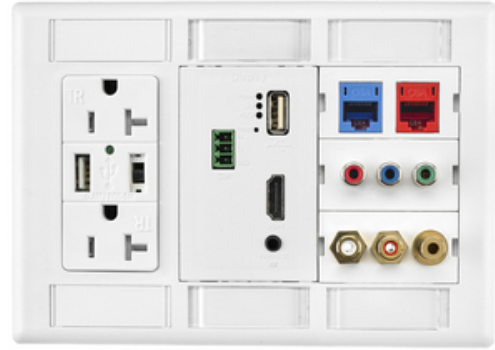

iSTATION, iStation Plate Frame, 3-Gang, Decorator Opening, 3-Unit, Electric Ivory

By Hubbell Wiring Device-Kellems
Catalog # [IMFP1D2EI](#)

iStation Plate Frame, 3-Gang, DecoratorOpening, 3-Unit, Electric Ivory

General

Color	Ivory
EU RoHS Indicator	Contact Manufacturer
Number of Gang(s)	3-Gang
UPC	662620331294

Certifications and Compliance

Industry Standard(s)	IFP180W
----------------------	---------

Logistics

Carton Quantity	10
-----------------	----