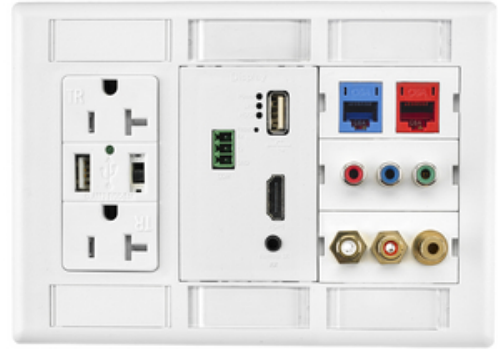

## iSTATION, iStation Plate Frame, 3-Gang, Decorator Opening, 3-Unit, Gray

By Hubbell Wiring Device-Kellems

Catalog # [IMFP1D2GY](#)

iStation Plate Frame, 3-Gang, DecoratorOpening, 3-Unit, Gray

### General

Catalog Number	IMFP1D2GY
Color	Gray
EU RoHS Indicator	Contact Manufacturer
Number of Gang(s)	3-Gang
UPC	662620331300