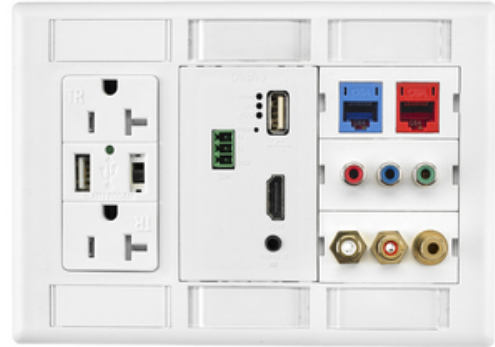

iSTATION, iStation Plate Frame, 3-Gang, Decorator Opening, 3-Unit, Light Almond/Office White

By Hubbell Wiring Device-Kellems
Catalog # [IMFPID2OW](#)

iStation Plate Frame, 3-Gang, DecoratorOpening, 3-Unit, Office White

General

Color	Light Almond/Office White
Construction	Molded
Construction Material - Main	High-Impact Thermoplastic (UL 94V-0)
EU RoHS Indicator	Contact Manufacturer
Material	High-Impact Thermoplastic (UL 94V-0)
Number of Gang(s)	3-Gang
UPC	662620331317