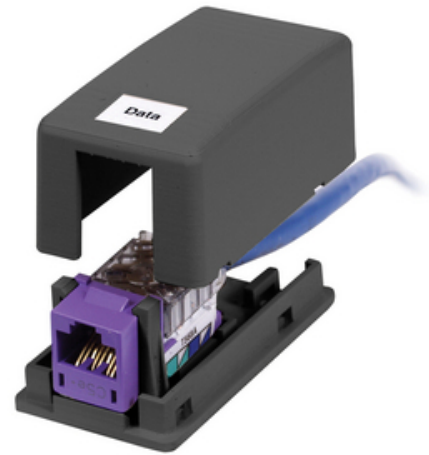

Wiring Device-Kellems

## Housing, Surface Mount, 1-Port, Black

By Hubbell Wiring Device-Kellems  
Catalog # [ISB1BK](#)

Housing, Surface Mount, 1-Port, Black

### Features

- Surface Mounting
- Accepts Standard Jacks, Fiber and AV Connections
- Mount to Multiple Surfaces: Electrical Boxes, Raceway, Desktops, Modular Furniture

### General

Color	Black
Compatibility	Hubbell Keystone
EU RoHS Indicator	Yes
Face Plate	Not Required
Item Type	iSTATION Surface Mount Boxes
Material	Composite
Material - Mounting Hardware	Screw Mounting
Number Of Ports	1
Shelves	None
Type	ISF Box
UPC	662620219950