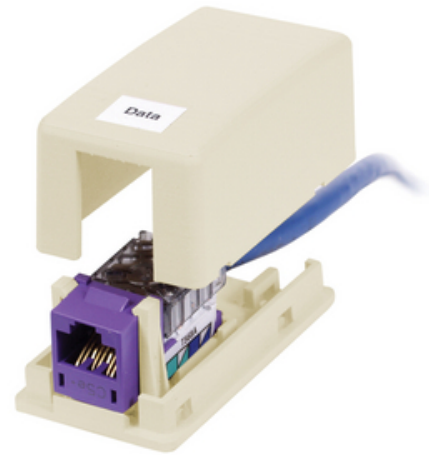

Housing, Surface Mount, 1-Port, Electric Ivory

By Hubbell Wiring Device-Kellems
Catalog # [ISB1EI](#)

Housing, Surface Mount, 1-Port, Electric Ivory

Features

- Surface Mounting
- Accepts Standard Jacks, Fiber and AV Connections
- Mount to Multiple Surfaces: Electrical Boxes, Raceway, Desktops, Modular Furniture

Application

1-Port

General

Color	Electric Ivory
Compatibility	Hubbell Keystone
EU RoHS Indicator	Yes
Face Plate	Not Required
Item Type	iSTATION Surface Mount Boxes
Material	Composite
Material - Mounting Hardware	Screw Mounting
Number Of Ports	1
Shelves	None
Type	ISF Box
UPC	662620219967

Dimensions

Cubic Capacity	3.34152 cu.in
Depth	1.08
Height	1.3 in
Width	2.38 in

Conductor Related

Cable Entry	From Back
-------------	-----------

Certifications and Compliance

Industry Standard(s)	ANSI/TIA/EIA-606A Compliant
----------------------	-----------------------------