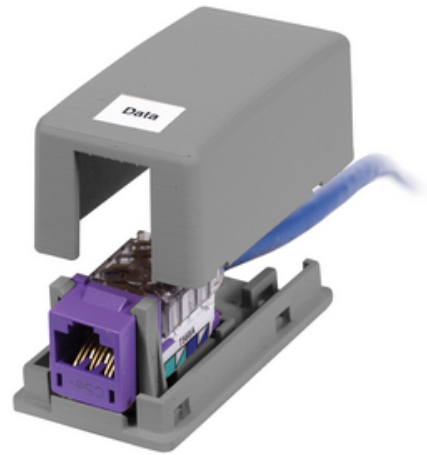

## Housing, Surface Mount, 1-Port, Gray

By Hubbell Wiring Device-Kellems  
Catalog # ISB1GY

Housing, Surface Mount, 1-Port, Gray

### Features

- Surface Mounting
- Accepts Standard Jacks, Fiber and AV Connections
- Mount to Multiple Surfaces: Electrical Boxes, Raceway, Desktops, Modular Furniture

### General

Color	Gray
Compatibility	Hubbell Keystone
EU RoHS Indicator	Yes
Face Plate	Not Required
Item Type	iSTATION Surface Mount Boxes
Material	Composite
Material - Mounting Hardware	Screw Mounting
Number Of Ports	1
Shelves	None
Type	ISF Box
UPC	662620219974

### Dimensions

Cubic Capacity	3.34152 cu.in
Depth	1.08
Height	1.3 in
Width	2.38 in