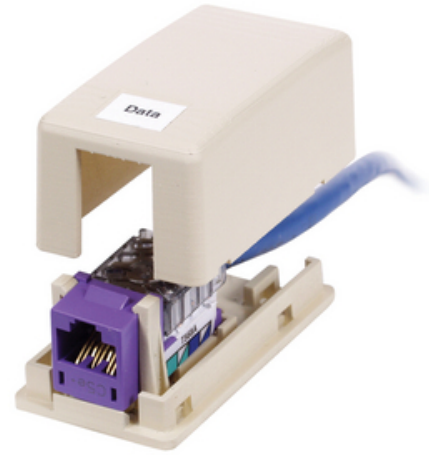

Wiring Device-Kellems

# Housing, Surface Mount, 1-Port, Light Almond/Office White

By Hubbell Wiring Device-Kellems  
Catalog # [ISB1OW](#)

Housing, Surface Mount, 1-Port, Light Almond/Office White

## Features

- Surface Mounting
- Accepts Standard Jacks, Fiber and AV Connections
- Mount to Multiple Surfaces: Electrical Boxes, Raceway, Desktops, Modular Furniture

## General

Color	Light Almond/Office White
Compatibility	Hubbell Keystone
Construction	Molded
Construction Material - Main	High-Impact Thermoplastic (UL 94V-0)
EU RoHS Indicator	Yes
Face Plate	Not Required
Item Type	iSTATION Surface Mount Boxes
Material	High-Impact Thermoplastic (UL 94V-0)
Material - Mounting Hardware	Screw Mounting
Number Of Ports	1
Shelves	None
Type	ISF Box
UPC	662620219998