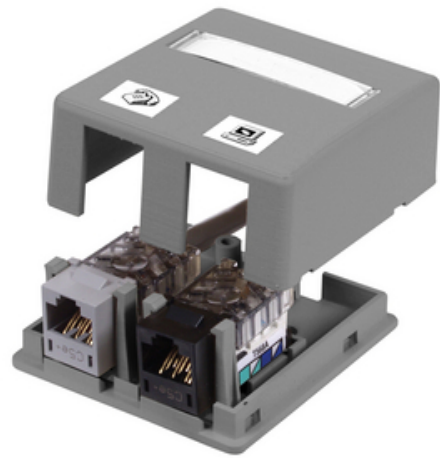

Housing, Surface Mount, 2-Port, Gray

By Hubbell Wiring Device-Kellems
Catalog # [ISB2GY](#)

Housing, Surface Mount, 2-Port, Gray

Features

- Surface Mounting
- Accepts Standard Jacks, Fiber and AV Connections

Application

2-Port

General

Color	Gray
Compatibility	Hubbell Keystone
EU RoHS Indicator	Yes
Face Plate	Not Required
Item Type	iSTATION Surface Mount Boxes
Material	Composite
Material - Mounting Hardware	Screw Mounting
Number Of Ports	2
Shelves	None
Type	ISF Box
UPC	662620219677

Dimensions

Cubic Capacity	5.91192 cu.in
Depth	1.08
Height	2.3 in
Width	2.38 in

Conductor Related

Cable Entry	From Back
-------------	-----------

Certifications and Compliance

Industry Standard(s)	ANSI/TIA/EIA-606A Compliant
----------------------	-----------------------------