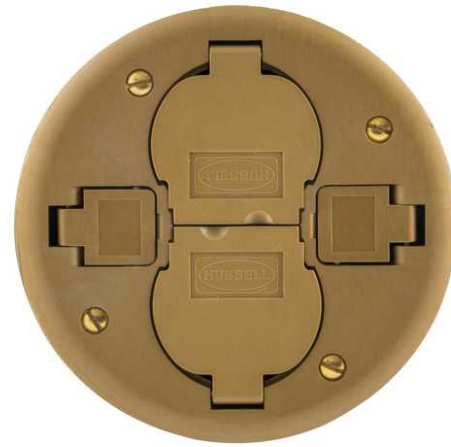

## 2x2 Flush Duplex Series, Replacement Cover, Brass

By Hubbell Wiring Device-Kellems  
Catalog # [PT2X2CBRS](#)

Fire-Rated Poke-Through 2x2 Flush Duplex Series,  
Replacement Cover

### Features

- PT2X2 Series Replacement Cover
- Includes 2-Installed Cat 6 Hubbell Xcelerator Jacks
- Includes Mounting Hardware

### General

EU RoHS Indicator	No
Finish Type	Brass
Item Type	3" Fire-Rated Poke Through Component
Knockouts	Duplex Flip Covers
Material - Mounting Hardware	Mounting Hardware Included
Number Of Outlets	(2) Installed Cat 6 Jacks, Duplex Receptacle Not Included
Style	FRPT - Complete Kits
UPC	783585531984

### Related Products

[PT2X2SFBRS - 2x2 Flush Duplex Series, Service Fitting, Brass Finish](#)

A proud member of the Hubbell Family.

©2023 Hubbell Incorporated. All rights reserved.  
WDK-PT2X2CBRS-SPEC-EN | REV 5/2023