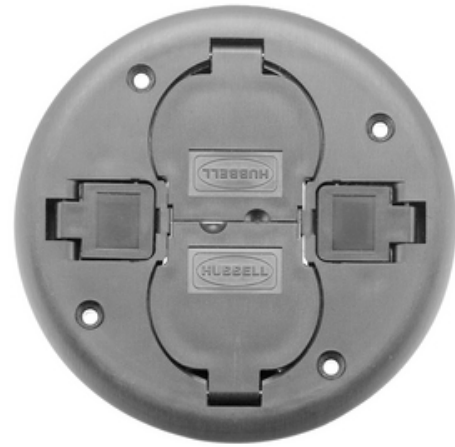

2x2 Flush Duplex Series, Replacement Cover, Gray

By Hubbell Wiring Device-Kellems
Catalog # [PT2X2CGY](#)

Fire-Rated Poke-Through 2x2 Flush Duplex Series,
Replacement Cover

Features

- PT2X2 Series Replacement Cover
- Includes 2-Installed Cat 6 Hubbell Xcelerator Jacks
- Includes Mounting Hardware

General

EU RoHS Indicator	No
Finish Type	Gray
Item Type	3" Fire-Rated Poke Through Component
Knockouts	Duplex Flip Covers
Material - Mounting Hardware	Mounting Hardware Included
Number Of Outlets	(2) Installed Cat 6 Jacks, Duplex Receptacle Not Included
Style	FRPT - Complete Kits
UPC	783585531960

Related Products

[PT2X2SFGY - 2x2 Flush Duplex Series, Service Fitting, Gray](#)

A proud member of the Hubbell Family.

©2023 Hubbell Incorporated. All rights reserved.
WDK-PT2X2CGY-SPEC-EN | REV 5/2023