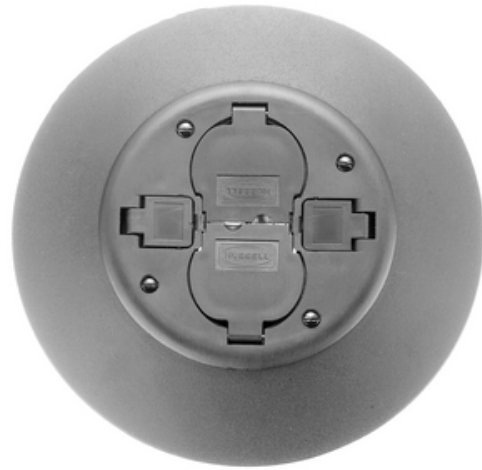

Wiring Device-Kellems

## 2x2 Flush Duplex Series, Service Fitting, Gray

By Hubbell Wiring Device-Kellems  
Catalog # [PT2X2SFGY](#)

Fire-Rated Poke-Through 2x2 Flush Duplex Series, Service Fitting

### Features

- Top Service Fitting with Prewired 20A Duplex Receptacle
- 2-Installed Cat 6 Hubbell Xcelerator Jacks
- Non-metallic Cover with Painted Aluminum Flange

### General

Application - For Use On	Carpet
EU RoHS Indicator	No
Finish Type	Gray
Item Type	3" Fire-Rated Poke Through Component
Knockouts	Duplex Flip Covers
Material - Mounting Hardware	Mounting Hardware Included
Number Of Outlets	(1) Prewired 20A Duplex Receptacle; (2) Installed Cat 6 Jacks
Style	FRPT Fittings
UPC	783585531939