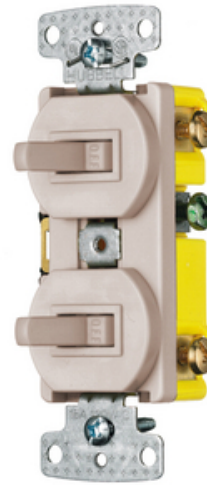

Switches and Lighting Controls, Combination Devices, Residential Grade, 2) Single Pole Toggles, 15A 120V AC, Self Grounding, Side Wired, Brown

By Hubbell Wiring Device-Kellems
Catalog # [RC101AL](#)

Switches and Lighting Controls, Combination Devices,
Residential Grade, 2) Single Pole Toggles, 15A 120V AC, Self
Grounding, Side Wired, Brown

Features

- Quiet snap action mechanism
- Self-grounding staple is standard
- Elongated strap with continuous plaster ears

Application

Residential

General

Action	Snap Switch
Actuator	Toggle
Contact Configuration	Two Position
Environmental Conditions	Indoor Dry Unless Protected By Additional Means
Item Type	Traditional Switch Combo Devices
Material - Mounting Hardware	Mounting Screws
Number Of Poles	2) Single Pole
OEM Brand Name	Hubbell Wiring Device- Kellems
Operating Cycles	30,000 Minimum
Operating Temperature	Max Continuous- 60 Degrees C, Minimum- -20 Without Impact
UPC	883778109805

Dimensions

Display Size	Standard Size
--------------	---------------

Electrical Ratings

Amperage Rating	15 A
Connectivity	Side Wired
Contact Rating	15A
Current / Amperage Rating	15 A
Current Rating	15 A
Voltage Rating	120 VAC
Wattage	1800

Related Products

[RC101I - Switches and Lighting Controls, Combination Devices, Residential Grade, 2\) Single Pole Toggles, 15A 120V AC, Self Grounding, Side Wired, Ivory](#)
[USB102LA - USB Charger, Combo Devices, Single Pole/Three Way Switch, 5V 3A, 4-Port, 15A 120/277V AC, 2-Pole 3-Wire Grounding, 5-15R, Light Almond](#)
[RC108WTR - Combination Devices, Residential Grade, 1\) Single Pole Toggle, 1\) Single Tamper Resistant Receptacle, 15A 120V AC, Self Grounding, Side Wired](#)
[RC101 - Switches and Lighting Controls, Combination Devices, Residential Grade, 2\) Single Pole Toggles, 15A 120V AC, Self Grounding, Side Wired, Brown](#)
[RC109LA - Switches and Lighting Controls, Combination Devices, Residential Grade, 1\) Single Pole Toggle, 1\) Pilot Light, 15A 120V AC, Self Grounding, Side Wired](#)