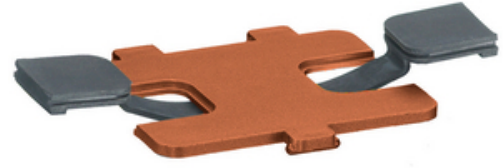

HUBBELL
Wiring Device-Kellems

Floor Boxes, Door Assembly for RF406, Brown

By Hubbell Wiring Device-Kellems
Catalog # [RF407BN](#)

Floor Boxes, Door Assembly for RF406, Brown

Product Assets

[Catalogs - WDK Catalog Full 2024](#)
[Warranty - Industrial & Commercial Products](#)