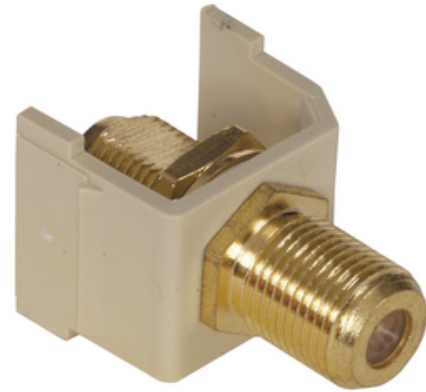

## Snap-Fit, Gold F-Coax Connector, Electric Ivory

By Hubbell Wiring Device-Kellems  
Catalog # [SFFGEI](#)

Snap-Fit, Gold F-Coax Connector, Electric Ivory

### Features

- Universal keystone design
- Quick and easy screw-style installation
- Seamless Hubbell system integration

### Application

Snap-Fit Gold F-Connector

### General

Contact	Beryllium Copper
EU RoHS Indicator	Yes
Environmental Conditions	Indoor Dry Unless Protected By Additional Means
Item Type	iSTATION RCA and F-Keystone Connectors
Material - Mounting Hardware Style	Snap-On- Snap-Fit Gold, 2GHz
Temperature Rating	Per TIA
Type	F-Type
UPC	662620841120