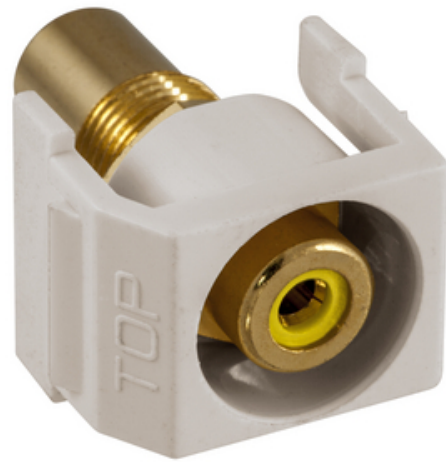

## Recessed RCA Connector, Yellow Insulator, Office White Housing

By Hubbell Wiring Device-Kellems  
Catalog # [SFRCYROW](#)

Recessed RCA Connector, Yellow Insulator, Office White Housing

### Application

Snap-Fit RCA Jack, Recessed

### General

Contact	Beryllium Copper
EU RoHS Indicator	Yes
Environmental Conditions	Indoor Dry Unless Protected By Additional Means
Item Type	iSTATION RCA and Data Keystone Connectors
Material - Mounting Hardware	Snap-On- Snap-Fit
Style	Yellow Insulator
Temperature Rating	Per TIA
Type	RCA, Pass-Thru, Recessed
UPC	662620283562

### Electrical Ratings

Connectivity	Plug-N-Play
Contact Resistance	100 Ohm
Withstand Voltage	1000V RMS, 1414V DC