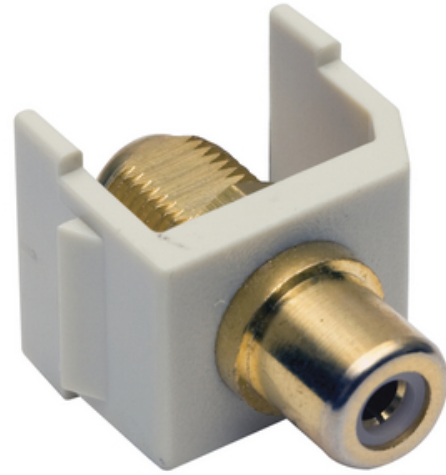

Connector, Snap-Fit, RCA to F-Coupler, Office White

By Hubbell Wiring Device-Kellems
Catalog # [SFRFGOW](#)

Connector, Snap-Fit, RCA to F-Coupler, Office White

General

Application	Snap-Fit RCA to F-Connector
Catalog Number	SFRFGOW
Contact	Beryllium Copper
EU RoHS Indicator	Yes
Environmental Conditions	Indoor Dry Unless Protected By Additional Means
Item Type	iSTATION RCA and F-Keystone Connectors
Material - Mounting Hardware Style	Snap-On- Snap-Fit RCA to F-Connector
Temperature Rating	Per TIA
Type	F-Type
UPC	662620854410

Dimensions

Display Size	Standard Sized Product
--------------	------------------------

Electrical Ratings

Connectivity	Female to Female
Contact Resistance	100 Ohm
Withstand Voltage	1000V RMS, 1414V DC

Certifications And Compliance