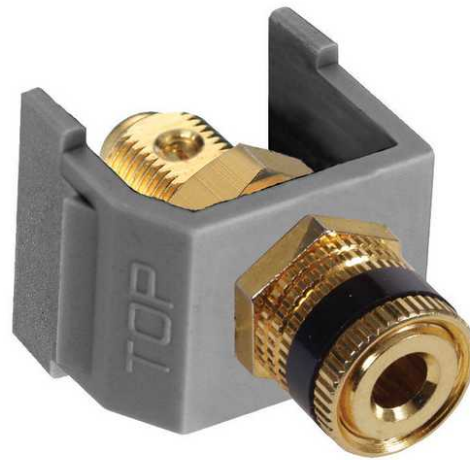

Wiring Device-Kellems

Black Speaker Post, Snap-Fit, Gray Housing

By Hubbell Wiring Device-Kellems
Catalog # [SFSPGBKGY](#)

Black Speaker Post, Snap-Fit, Gray Housing

Application

Snap-Fit Gold Speaker Post, Black

General

Contact	Beryllium Copper
EU RoHS Indicator	Yes
Environmental Conditions	Indoor Dry Unless Protected By Additional Means
Item Type	iSTATION AV Keystone Connections
Material - Mounting Hardware	Snap-On- Snap-Fit
Style	Black Insulator
Temperature Rating	Per TIA
Type	Speaker Post
UPC	662620848952

Dimensions

Display Size	Standard Sized Product
--------------	------------------------

Electrical Ratings

Connectivity	Screw Terminals
Contact Resistance	100 Ohm
Withstand Voltage	1000V RMS, 1414V DC

Logistics

Carton Quantity	25
-----------------	----

Product Assets

[Catalog Page - Wiring Z-8 Catalog page](#)
[Catalogs - Wiring Full Catalog](#)
[Warranty - Industrial & Commercial Products](#)

Related Products

[SF35SJEI - 3.5Multi Mode Stereo Jack, Keystone, Snap-Fit, Solder Terminations, Electric Ivory](#)
[SF35STOW - Snap-Fit, Keystone, 3.5 MM Stereo Jack, Screw Terminal, Office White](#)
[SF35GFFOW - Snap-Fit, Keystone, 3.5 MM Stereo Jack, Gold, Female to Female, Office White](#)
[SFSPGR - Snap-Fit, Red Speaker Post, Office White](#)
[SFSPGBKEI - Black Speaker Post, Snap-Fit, Electric Ivory Housing](#)