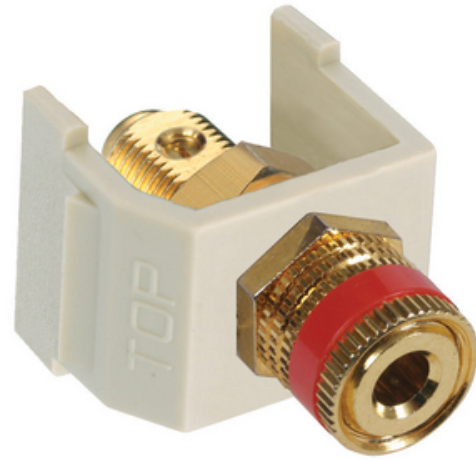

Red Speaker Post, Snap-Fit, Electric Ivory Housing

By Hubbell Wiring Device-Kellems
Catalog # [SFSPGREI](#)

Red Speaker Post, Snap-Fit, Electric Ivory Housing

Application

Snap-Fit Gold Speaker Post, Red

General

Contact	Beryllium Copper
EU RoHS Indicator	Yes
Environmental Conditions	Indoor Dry Unless Protected By Additional Means
Item Type	iSTATION AV Keystone Connections
Material - Mounting Hardware	Snap-On- Snap-Fit
Style	Red Insulator
Temperature Rating	Per TIA
Type	Speaker Post
UPC	662620848914

Dimensions

Display Size Standard Sized Product

Electrical Ratings

Connectivity	Screw Terminals
Contact Resistance	100 Ohm
Withstand Voltage	1000V RMS, 1414V DC

Logistics

Carton Quantity 25

Product Assets

[Catalog Page - Wiring Z-8 Catalog page](#)
[Catalogs - Wiring Full Catalog](#)
[Warranty - Industrial & Commercial Products](#)