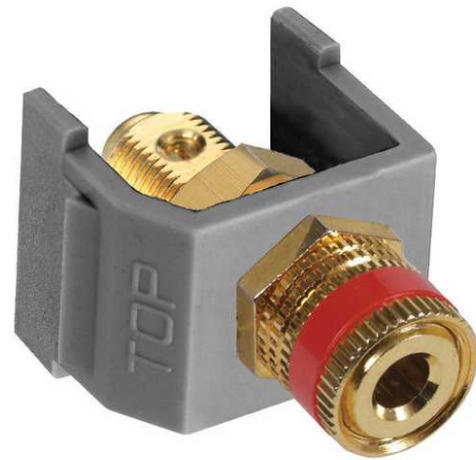

Red Speaker Post, Snap-Fit, Gray Housing

By Hubbell Wiring Device-Kellems
Catalog # [SFSPGRGY](#)

Red Speaker Post, Snap-Fit, Gray Housing

Application

Snap-Fit Gold Speaker Post, Red

General

Contact	Beryllium Copper
EU RoHS Indicator	Yes
Environmental Conditions	Indoor Dry Unless Protected By Additional Means
Item Type	iSTATION AV Keystone Connections
Material - Mounting Hardware	Snap-On- Snap-Fit
Style	Red Insulator
Temperature Rating	Per TIA
Type	Speaker Post
UPC	662620848907

Dimensions

Display Size Standard Sized Product

Electrical Ratings

Connectivity	Screw Terminals
Contact Resistance	100 Ohm
Withstand Voltage	1000V RMS, 1414V DC

Logistics

Carton Quantity 25

Product Assets

[Catalog Page - Wiring Z-8 Catalog page](#)
[Catalogs - Wiring Full Catalog](#)
[Warranty - Industrial & Commercial Products](#)