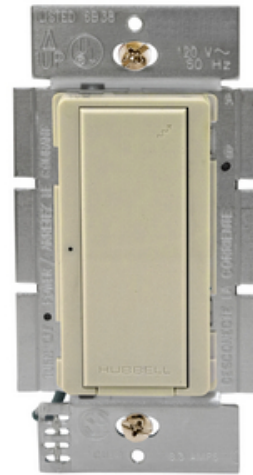

## Switches and Lighting Control, DecoratorSwitch, Wireless, Single Pole, 120V AC, Ivory

By Hubbell Wiring Device-Kellems  
Catalog # [WLAS120I](#)

Switches and Lighting Control, DecoratorSwitch, Wireless,  
Single Pole, 120V AC, Ivory

### General

Color	Ivory
Series	Passive Infrared
Style	Accessories
Type	Wireless - Ceiling Mount
UPC	783585159492