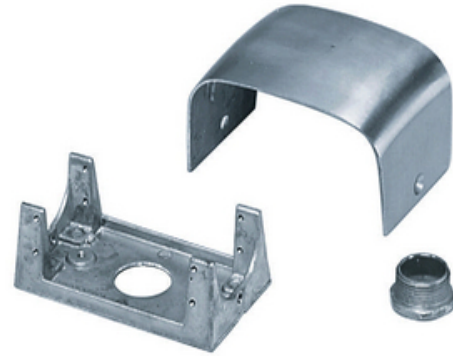

Floor and Wall Boxes, LO-CON Series, Pedestal Housing, 2-Gang, 3/4" Chase Nipple

By Hubbell Wiring Device-Kellems
Catalog # [SC3098A](#)

LO-CON Above-Floor Metallic Pedestal Frame Housing, 2-Gang, 3/4" Chase Nipple.

Features

- Without plate

General

Application - For Use On Color	Surface Mount <ul style="list-style-type: none">• Aluminum• Aluminium
EU RoHS Indicator Type	No <ul style="list-style-type: none">• Housings• Housings
UPC	783585136127