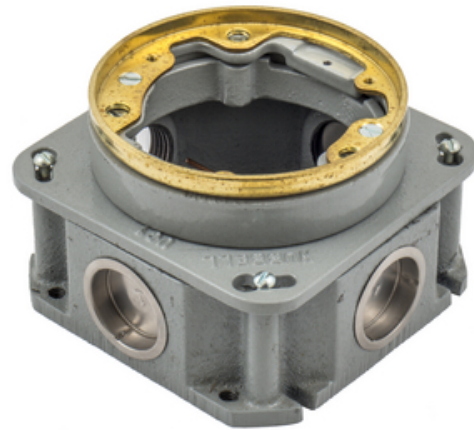

Wiring Device-Kellems

# 1-Gang, Round, Cast Iron Box, Shallow, Fully Adjustable, Single Service, Brass Top

By Hubbell Wiring Device-Kellems  
Catalog # [B2537](#)

Flush Concrete Floor Box Series, 1-Gang, Round, Cast Iron Box, Shallow, Fully Adjustable, Single Service, Brass Top

## General

Application - For Use On	Concrete
Color	<ul style="list-style-type: none"> <li>Brass Flange</li> <li>Laiton</li> </ul>
Construction	Case Iron
EU RoHS Indicator	No
Knockouts	4) 3/4"
Material	Cast Iron
Mounting Method	Cast Into Concrete
Series	Flush Round - B25 Series
Type	<ul style="list-style-type: none"> <li>Round Cast Iron Box</li> <li>Round Cast Iron Box</li> </ul>
UPC	783585102207

## Dimensions

Dimensions	4.84 in x 4.84 in x 2.87 in
Height	2.87 in
Length	4.84 in
Width	4.84 in