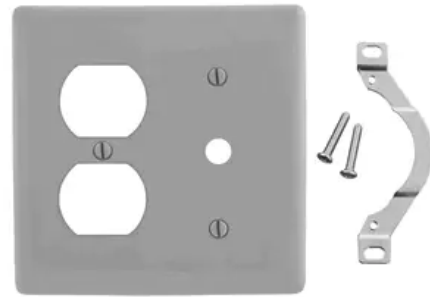

Wallplates, Nylon, 2-Gang, 1) Duplex, 1).406" Opening, Gray

By Hubbell Wiring Device-Kellems

Catalog # [NP128GY](#)

Wallplates, Nylon, 2-Gang, 1) Duplex, 1).406" Opening, Gray

Application

Protection against contact of live terminals and wiring. Provides finished look to installation.

General

Catalog Number	NP128GY
Color	Gray
Construction	Molded
Cutout	1) Duplex, 1) .406" Hole
EU RoHS Indicator	Yes
Item Type	Screw Mount
Material	Nylon
Material - Mounting Hardware	Screw Mounting
Number of Gang(s)	2-Gang
Orientation	Vertical Mount
Size	Standard
Specifications	<ul style="list-style-type: none">• Appearance - Smooth• Material - Nylon• Mounting Screws - Steel painted, slotted head

Style
Type
UPC

- Plate Openings - Duplex, Telephone
 - Plate Type - 2-Gang 1-Duplex, 1-Telephone Combination
- 883778104879

Dimensions

Display Size	Standard Sized
Thickness	0.06

Certifications And Compliance