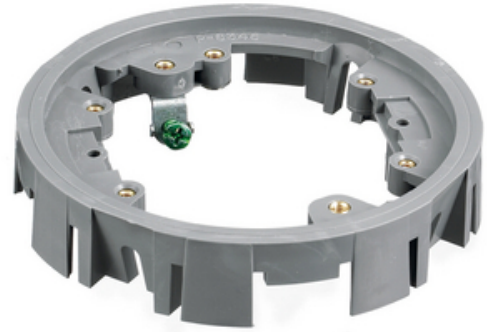

PFB1 Adapter

By Hubbell Wiring Device-Kellems
Catalog # [PFBA1A](#)

Concrete Floorboxes, Flush, Round PVC Box Series, PFB1 Adapter

General

Accessory Type	Adapters
Application	For Use with Concrete Floor Boxes
Application - For Use On	Concrete
Catalog Number	PFBA1A
Color	Gray
Construction	Molded
EU RoHS Indicator	Yes
Material	Thermoplastic
Mounting Method	Cast Into Concrete
Mounting Type	Screw Mount
Series	Flush Round - PFB Series
Type	Non-Metallic Adapter Ring
	Non-Metallic Adapter Ring
UPC	783585342474

Dimensions

Dimensions	4.79 in x 4.79 in x 0.97 in
Height	0.97 in
Length	4.79 in
Width	4.79 in

Certifications And Compliance

Industry Standard(s)	UL/CSA
	UL514

Logistics

Carton Quantity	10
Pallet Quantity	2160