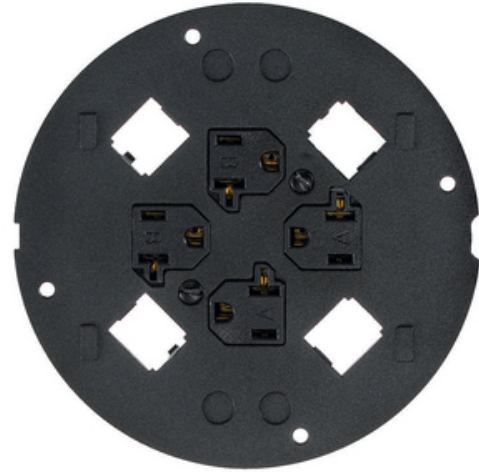

SystemOne, Sub-Plate, (4) 20A, 125V Receptacles, (4) Panduit Mini Com Openings, Black

By Hubbell Wiring Device-Kellems

Catalog # [S1SP4X4PA](#)

In-Floor Delivery Systems, SystemOne, Sub-Plate, (4) 20A, 125V Receptacles, (4) Panduit Mini Com Openings, Black

General

Application	Flush SystemOne Installation
Catalog Number	S1SP4X4PA
Color	Black
Construction	Cast Aluminum
Cover Shape	Round
EU RoHS Indicator	Contact Manufacturer
Finish Type	Black
Item Type	Flush Sub-Plate
Material	Composite
Mounting Method	To Fitting in Floor
Number Of Outlets	(4) 20A, 125V Receptacles, (4) Panduit Mini Com Openings
Type	Sub Plate
	Sub Plate
UPC	783585371214

Dimensions

Dimensions	5.36 in x 5.36 in x 6.26 in
Height	6.26 in
Length	5.36 in
Width	5.36 in

Certifications And Compliance

Industry Standard(s)	cULus
----------------------	-------

Logistics

Carton Quantity	1
-----------------	---