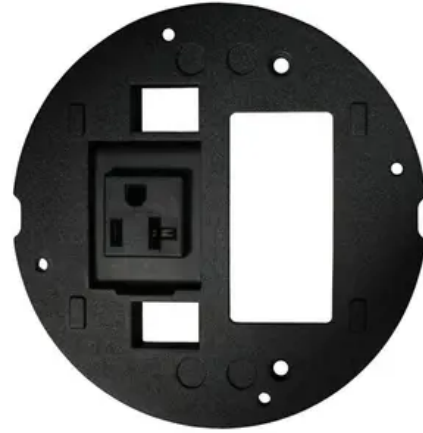

## SystemOne, Sub-Plate, (2) Hubbell Flush Keystone Openings and (1) StyleLine Decorator Data Opening, Single 20A, 125V Receptacle, Black

By Hubbell Wiring Device-Kellems  
Catalog # [S1SPAMM20](#)

In-Floor Delivery Systems, SystemOne, Sub-Plate, (2) Hubbell  
Flush Keystone Openings and (1) StyleLine Decorator Data  
Opening, Single 20A, 125V Receptacle, Black

### General

Catalog Number	S1SPAMM20
Color	Black
Construction	Cast Aluminum
Cover Shape	Round
EU RoHS Indicator	Contact Manufacturer
Finish Type	Black
Item Type	Flush Sub-Plate
Material	Aluminum
Mounting Method	To Fitting in Floor
Number Of Outlets	(2) Hubbell Flush Keystone Openings and (1) StyleLine Decorator Data Opening, Single 20A, 125V Receptacle
Type	Sub Plate

### Dimensions

Length 5.36 in  
Width 5.36 in