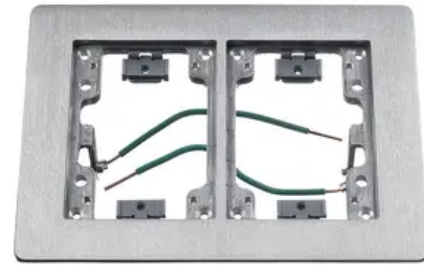

2-Gang Flat Flange with Grounding Wire with Grounding Wire, Rectangular, 6.00" X 8.14", Brushed Aluminum

By Hubbell Wiring Device-Kellems
Catalog # [SA3084W](#)

Flush Concrete Floor Box Series, 2-Gang Flat Flange with
Grounding Wire with Grounding Wire, Rectangular, 6.00" X 8.14",
Brushed Aluminum

Application

- In-Floor Delivery Systems

General

Application - For Use On	Carpet; Tile; Concrete; Wood
Catalog Number	SA3084W
Color	Aluminum
Construction	Machined
EU RoHS Indicator	No
Finish Type	Aluminum
Item Type	Rectangular Floor Flange
Material - Mounting Hardware	Screw Mounting
Mounting Method	Screw Mount
Series	<ul style="list-style-type: none">Flush Rectangular - PFB SeriesFlush Rectangular - B24 Series
Size	1-Gang;2-Gang;3-Gang
Specifications	<ul style="list-style-type: none">Box Version - RectangularDimensions - 6.00" x 8.13"No. of Gangs - 2-Gang
Type	Rectangular Floor Flange
Type of Use	Carpet, Tile
UPC	783585854052

Dimensions

Dimensions	8.13 in x 6 in x 2 in
Display Size	2-Gang
Height	2 in
Length	8.13 in
Width	6 in

Certifications And Compliance

Industry Standard(s)	<ul style="list-style-type: none">UL/CSAUL514
----------------------	--