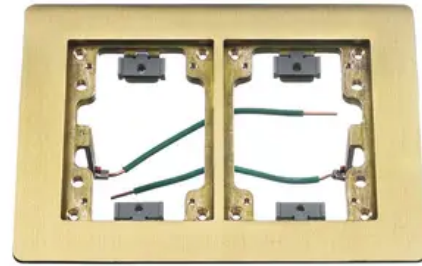

2-Gang Flat Flange with Grounding Wire, Rectangular, 6.00" X 4.85", Brushed Brass

By Hubbell Wiring Device-Kellems
Catalog # [SB3084W](#)

Flush Concrete Floor Box Series, 2-Gang Flat Flange with Grounding Wire, Rectangular, 6.00" X 4.85", Brushed Brass

Application

In-Floor Delivery Systems

General

Application - For Use On	Carpet; Tile; Concrete; Wood
Catalog Number	SB3084W
Color	Brass
Construction	Machined
EU RoHS Indicator	No
Finish Type	Brass
Item Type	Rectangular Floor Flange
Material - Mounting Hardware	Screw Mounting
Mounting Method	Screw Mount
Series	<ul style="list-style-type: none">Flush Rectangular - PFB SeriesFlush Rectangular - B24 Series
Size	1-Gang;2-Gang;3-Gang
Specifications	<ul style="list-style-type: none">Box Version - RectangularDimensions - 6.00" x 8.13"No. of Gangs - 2-Gang
Type	Rectangular Floor Flange
Type of Use	Carpet, Tile
UPC	783585829975

Dimensions

Dimensions	11.34 in x 6 in x 2 in
Display Size	2-Gang
Height	2 in
Length	11.34 in
Width	6 in

Certifications And Compliance

Industry Standard(s)	<ul style="list-style-type: none">UL/CSAUL514
----------------------	--