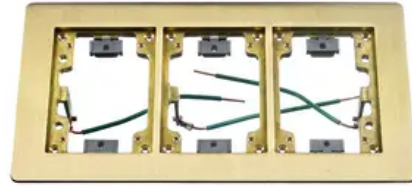

3-Gang Flat Flange with Grounding Wire, Rectangular, 6.00" X 11.43", Brushed Brass

By Hubbell Wiring Device-Kellems
Catalog # [SB3085W](#)

Flush Concrete Floor Box Series, 3-Gang Flat Flange with Grounding Wire, Rectangular, 6.00" X 11.43", Brushed Brass

Application

- In-Floor Delivery Systems

General

Application - For Use On	Carpet; Tile; Concrete; Wood
Catalog Number	SB3085W
Color	Brass
Construction	Machined
EU RoHS Indicator	No
Finish Type	Brass
Item Type	Rectangular Floor Flange
Material - Mounting Hardware	Screw Mounting
Mounting Method	Screw Mount
Series	<ul style="list-style-type: none">Flush Rectangular - PFB SeriesFlush Rectangular - B24 Series
Size	1-Gang;2-Gang;3-Gang
Specifications	<ul style="list-style-type: none">Box Version - RectangularDimensions - 6.00" x 11.34"No. of Gangs - 3-Gang
Type	Rectangular Floor Flange
Type of Use	Carpet, Tile
UPC	783585829982

Dimensions

Dimensions	11.34 in x 6 in x 2 in
Display Size	3-Gang
Height	2 in
Length	11.34 in
Width	6 in

Certifications And Compliance

Industry Standard(s)	<ul style="list-style-type: none">UL/CSAUL514
----------------------	--