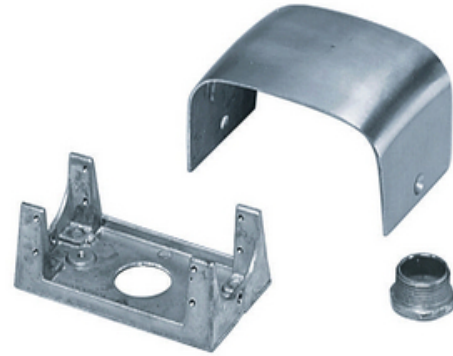

Floor and Wall Boxes, LO-CON Series, Pedestal Housing, 2-Gang, 3/4"Chase Nipple

By Hubbell Wiring Device-Kellems
Catalog # [SC3098A](#)

Floor and Wall Boxes, LO-CON Series, Pedestal Housing, 2-Gang, 3/4"Chase Nipple

General

Application - For Use On	Surface Mount
EU RoHS Indicator	No
Type	<ul style="list-style-type: none">• Housings• Housings
UPC	783585136127

Certifications and Compliance

Industry Standard(s)	UL Listed
----------------------	-----------