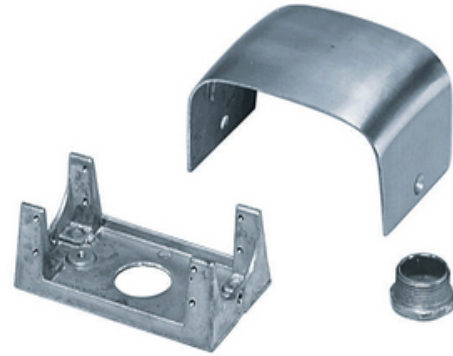

Floor and Wall Boxes, LO-CON Series, Pedestal Housing, 2-Gang, 1" Chase Nipple

By Hubbell Wiring Device-Kellems
Catalog # [SC3099A](#)

LO-CON Series Double Pedestal Housing 1" Chase Nipple

General

Application - For Use On	Surface Mount
EU RoHS Indicator	No
Type	Housings
UPC	783585136134