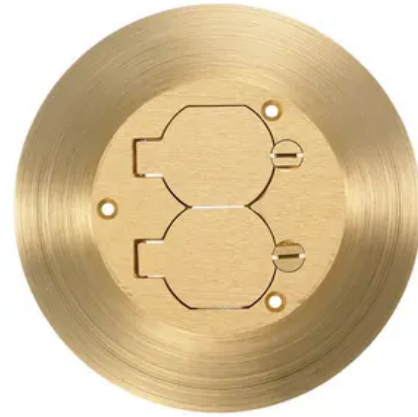

# 1-Gang One Piece Cover/Carpet Flange, Round, Duplex Flaps, Brass

By Hubbell Wiring Device-Kellems  
Catalog # SF3925

Flush Concrete Floor Box Series, 1-Gang One Piece Cover/Carpet Flange, Round, Duplex Flaps, Brass

## General

Accessory Type	Floorbox Cover
Application - For Use On	Carpet
Catalog Number	SF3925
Color	Brass
Construction	Machined
Cover Shape	Round
EU RoHS Indicator	Yes
Finish Type	Brass
Item Type	Round Cover Flange Combo
Material	Brass
Material - Mounting Hardware	Mounting Hardware Included
Mounting Method	Screw Mount
Mounting Type	Screw Mount
Number Of Outlets	Duplex Flap
Series	<ul style="list-style-type: none"><li>Flush Round - PFB Series</li><li>Flush Round - B25 Series</li></ul>
Size	6.25 in Dia. x 0.25 in
Specifications	<ul style="list-style-type: none"><li>Cover Finish - Brass</li><li>Cover Opening - Duplex Flap</li><li>Cover Style - Round</li></ul>

Type  
Type of Use  
UPC

- Offering - 6.25" Diameter Round Cover Flange Combo Carpet
- 783585006611

## Dimensions

Display Size	6.25" Dia
Height	0.25 in
Width	6.25 in