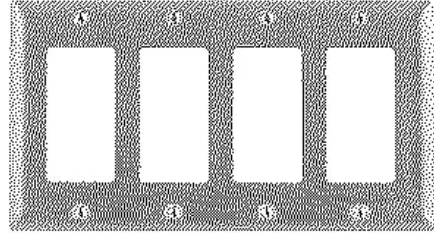

## Wallplates and Boxes, Metallic Plates, 4- Gang, 4) GFCI Openings, Standard Size, Stainless Steel

By Hubbell Wiring Device-Kellems  
Catalog # [SS264](#)

Wallplates and Boxes, Metallic Plates, 4- Gang, 4) GFCI Openings, Standard Size, Stainless Steel

### General

Catalog Number	SS264
Construction	Stamped
Cutout	4) Decorator
EU RoHS Indicator	Yes
Item Type	Screw Mount
Material	Stainless Steel, Type 302/304
Material - Mounting Hardware	Screw Mounting
Number of Gang(s)	4-Gang
Orientation	Vertical Mount
Size	Standard
Specifications	<ul style="list-style-type: none"><li>• Appearance - Horizontal brushed appearance</li><li>• Material - Stainless steel 302/304</li><li>• Mounting Screws - 302/304 SS, Slotted head</li><li>• Plate Openings - Decorator</li></ul>