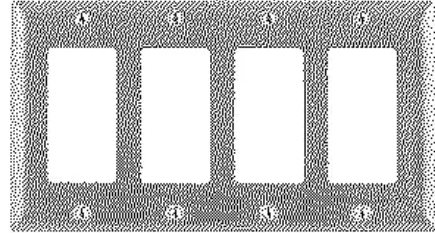

Wallplates and Boxes, Metallic Plates, 4- Gang, 4) GFCI Openings, Standard Size, Stainless Steel

By Hubbell Wiring Device-Kellems
Catalog # [SS264](#)

Wallplates and Boxes, Metallic Plates, 4- Gang, 4) GFCI Openings, Standard Size, Stainless Steel

Application

- Protection against contact of live terminals and wiring. Provides finished look to installation.

General

Catalog Number	SS264
Construction	Stamped
Cutout	4) Decorator
EU RoHS Indicator	Yes
Item Type	Screw Mount
Material	Stainless Steel, Type 302/304
Material - Mounting Hardware	Screw Mounting
Number of Gang(s)	4-Gang
Orientation	Vertical Mount
Size	Standard
Specifications	<ul style="list-style-type: none">• Appearance - Horizontal brushed appearance• Material - Stainless steel 302/304• Mounting Screws - 302/304 SS, Slotted head• Plate Openings - Decorator

Style
Type
UPC

- Plate Type - 4-Gang 4-Decorator
Decorator
883778201691

Dimensions

Display Size Standard Sized
Thickness 0.035

Certifications And Compliance

Industry Standard(s) UL Listed
Standards - RoHS Compliance CM
Status