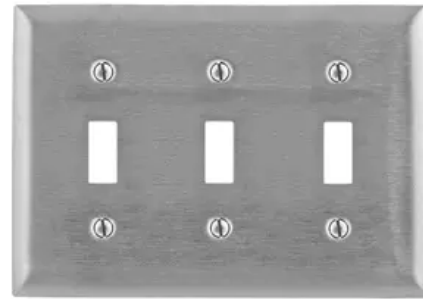

Wallplates and Boxes, Metallic Plates, 3- Gang, 3) Toggle Openings, Standard Size, Stainless Steel

By Hubbell Wiring Device-Kellems
Catalog # [SS3](#)

Wallplates and Boxes, Metallic Plates, 3- Gang, 3) Toggle
Openings, Standard Size, Stainless Steel

General

| | |
|------------------------------|---|
| Catalog Number | SS3 |
| Construction | Stamped |
| Cutout | 3) Toggle |
| EU RoHS Indicator | Yes |
| Item Type | Toggle Switch Plate |
| Material | Stainless Steel, Type 302/304 |
| Material - Mounting Hardware | Screw Mounting |
| Number of Gang(s) | 3-Gang |
| Operating Temperature | -40°C to 85 °C |
| Orientation | Vertical Mount |
| Size | Standard |
| Specifications | <ul style="list-style-type: none">• Appearance - Horizontal brushed finish• Mounting Screws - 302/304 SS, Slotted Head• Plate Material - Stainless steel 302/304• Plate Openings - Toggle switch• Plate Type - 3-Gang |
| Style | 3-Toggle |

| | |
|------|--------------|
| Type | Toggle |
| UPC | 883778200939 |

Dimensions

| | |
|--------------|----------------|
| Display Size | Standard Sized |
| Thickness | 0.035 |

Certifications And Compliance