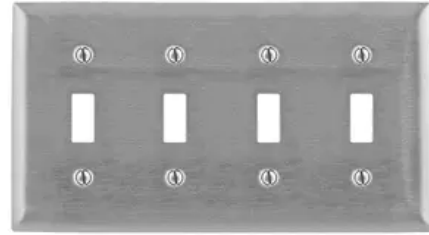

Wallplates and Boxes, Metallic Plates, 4- Gang, 4) Toggle Openings, Standard Size, Stainless Steel

By Hubbell Wiring Device-Kellems
Catalog # [SS4](#)

Wallplates and Boxes, Metallic Plates, 4- Gang, 4) Toggle
Openings, Standard Size, Stainless Steel

Application

Protection against contact of live terminals and wiring. Provides finished look to installation.

General

Catalog Number	SS4
Construction	Stamped
Cutout	4) Toggle
EU RoHS Indicator	Yes
Item Type	Screw Mount
Material	Stainless Steel, Type 302/304
Material - Mounting Hardware	Screw Mounting
Number of Gang(s)	4-Gang
Orientation	Vertical Mount
Size	Standard
Specifications	<ul style="list-style-type: none">• Appearance - Horizontal brushed finish• Mounting Screws - 302/304 SS, Slotted Head• Plate Material - Stainless steel 302/304• Plate Openings - Toggle switch• Plate Type - 4-Gang

Style	4-Toggle
Type	Toggle
UPC	883778201011

Dimensions

Display Size	Standard Sized
Thickness	0.035

Certifications And Compliance

Industry Standard(s)	UL Listed
Standards - RoHS Compliance Status	CM

Logistics