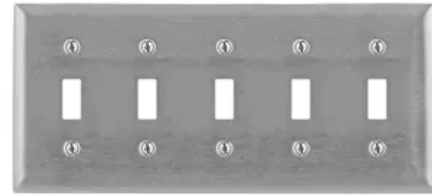

Wallplates and Boxes, Metallic Plates, 5- Gang, 5) Toggle Openings, Standard Size, Stainless Steel

By Hubbell Wiring Device-Kellems
Catalog # [SS5](#)

Wallplates and Boxes, Metallic Plates, 5- Gang, 5) Toggle
Openings, Standard Size, Stainless Steel

Application

Protection against contact of live terminals and wiring. Provides finished look to installation.

General

Catalog Number	SS5
Construction	Stamped
Cutout	5) Toggle
EU RoHS Indicator	Yes
Item Type	Screw Mount
Material	Stainless Steel, Type 302/304
Material - Mounting Hardware	Screw Mounting
Number of Gang(s)	5-Gang
Orientation	Vertical Mount
Size	Standard
Specifications	<ul style="list-style-type: none">• Appearance - Horizontal brushed appearance• Mounting Screws - 302/304 SS, Slotted head• Plate Material - Stainless steel 302/304• Plate Openings - Toggle

Style	• Plate Type - 5-Gang
Type	5-Toggle
UPC	Toggle 883778201042

Dimensions

Display Size	Standard Sized
Thickness	0.035

Certifications And Compliance

Industry Standard(s)	UL Listed
Standards - RoHS Compliance Status	CM