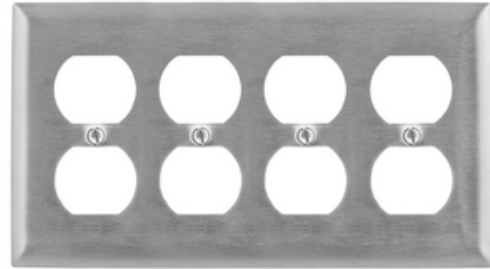

Wiring Device-Kellems

# Wallplates and Boxes, Metallic Plates, 4- Gang, 4) Duplex Openings, Standard Size, Stainless Steel

By Hubbell Wiring Device-Kellems  
Catalog # [SS84](#)

Wallplates and Boxes, Metallic Plates, 4- Gang, 4) Duplex Openings, Standard Size, Stainless Steel

### General

Construction	Stamped
Cutout	4) Duplex
EU RoHS Indicator	Yes
Item Type	Screw Mount
Material	Stainless Steel, Type 302/304
Material - Mounting Hardware	Screw Mounting
Number of Gang(s)	4-Gang
Orientation	Vertical Mount
Size	Standard
Style	4-Duplex
Type	Duplex
UPC	883778201356