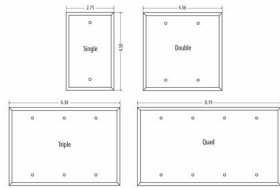

STANDARD - IVORY TEXTURED & RED SMOOTH

**Standard Metal Wallplates: Red Smooth
Gas Toggle**

E06

Catalog #: WG-T

APPLICATIONS

Designed for use in home, commercial and industrial settings for enhanced durability and appearance.
N/A

GENERAL PRODUCT INFORMATION

Color: Red Smooth

CONFIGURATION

Gangs: 1

PRODUCT MEASUREMENTS

Wt. Ea. (Lbs.): 0.127

PACKAGING

Package Type: Polybag
Std. Pkg.: 25
Product UPC-A Labeled: Yes
Weight (Lbs. Per/C): 12.70
Ship Carton Length (in.): 12.50
Ship Carton Width (in.): 6.00
Ship Carton Height (in.): 5.25
Ctn Weight (Lbs.): 12.65
Pallet Qty: 18200.00
UPC Number: 092326116176
I2of5: 50092326116171