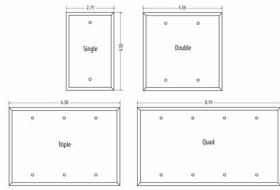

STANDARD - IVORY SMOOTH

**Standard Metal Wallplates: Ivory Smooth
Blank**

E05

Catalog #: WI-B

APPLICATIONS

Designed for use in home, commercial and industrial settings for enhanced durability and appearance.
N/A

PRODUCT FEATURES

Easily primed and painted to match or complement walls
Won't bow, crack or distort during installation
Premium North American powder coat
includes screw(s) in matching finish

UL LISTED

File E212332

GENERAL PRODUCT INFORMATION

Color: Ivory Smooth

CONFIGURATION

Gangs: 1

PRODUCT MEASUREMENTS

Wt. Ea. (Lbs.): 0.128

PACKAGING

Package Type: Polybag
Std. Pkg.: 25
Product UPC-A Labeled: Yes
Weight (Lbs. Per/C): 12.80
Ship Carton Length (in.): 12.52
Ship Carton Width (in.): 5.63
Ship Carton Height (in.): 5.16
Ctn Weight (Lbs.): 13.23
Pallet Qty: 7000.00
UPC Number: 092326180917
I2of5: 50092326180912