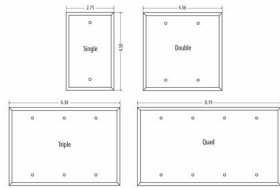

**STANDARD - IVORY SMOOTH**

**Standard Metal Wallplates: Ivory Smooth Toggle**

**E05**

Catalog #: WI-T

**APPLICATIONS**

Designed for use in home, commercial and industrial settings for enhanced durability and appearance.  
N/A

**UL LISTED**

File E212332

**GENERAL PRODUCT INFORMATION**

Color: Ivory Smooth

**CONFIGURATION**

Gangs: 1

**PRODUCT MEASUREMENTS**

Wt. Ea. (Lbs.): 0.119

**PACKAGING**

Package Type: Polybag  
Std. Pkg.: 25  
Product UPC-A Labeled: Yes  
Weight (Lbs. Per/C): 11.90  
Ship Carton Length (in.): 12.52  
Ship Carton Width (in.): 5.63  
Ship Carton Height (in.): 5.16  
Ctn Weight (Lbs.): 12.50  
Pallet Qty: 7000.00  
UPC Number: 092326180863  
I2of5: 50092326180868