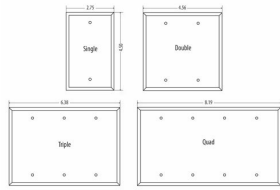

STANDARD - IVORY SMOOTH

Standard Metal Wallplates: Ivory Smooth
Toggle & Decorator/Rocker

E05

Catalog #: WI-TR

APPLICATIONS

Designed for use in home, commercial and industrial settings for enhanced durability and appearance.
N/A

GENERAL PRODUCT INFORMATION

Color: Ivory Smooth

CONFIGURATION

Gangs: 2

PRODUCT MEASUREMENTS

Wt. Ea. (Lbs.): 0.143

PACKAGING

Package Type: Polybag
Std. Pkg.: 10
Product UPC-A Labeled: Yes
Weight (Lbs. Per/C): 14.30
Ship Carton Length (in.): 24.61
Ship Carton Width (in.): 4.57
Ship Carton Height (in.): 5.75
Ctn Weight (Lbs.): 19.95
Pallet Qty: 4500.00
UPC Number: 092326180931
I2of5: 50092326180936