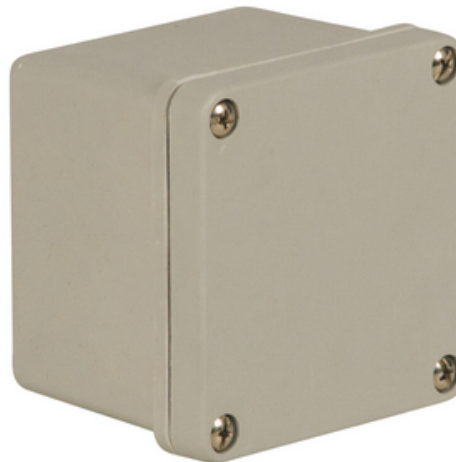

## NEMA 4X Screw Cover Junction Box 11X4X4 Fiberglass-Opaque

By Wiegmann  
Catalog # [HW-N4X1144](#)

NEMA 4X Screw Cover Junction Box 11X4X4 Fiberglass-Opaque

\*Representative Image

### Features

- Constructed of molded fiberglass
- Lift-off cover with four screws
- Poured seamless gasket provides a water-tight and dust-tight seal
- Optional mounting foot kit available

### General

Catalog Number	HW-N4X1144
Color	Gray
Cover Type	Screw Cover
Material	Fiberglass
Mounting Type	Wall Mount
Series	SlimLine
Type	Enclosure
UPC	786725856718

### Dimensions

Cubic Capacity	176 cu.in
Depth	4 in
Height	11 in
Weight	2 lb
Width	4 in