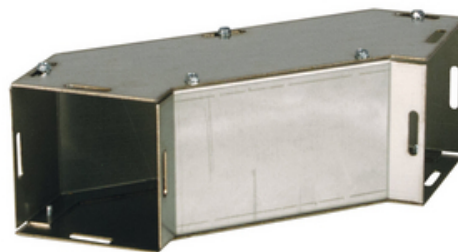

NEMA 1 Sweep Elbow 90° (HS/S Series Wireway) 10X10 in. Carbon Steel - Galvanized

By Wiegmann
Catalog # [SL101090G](#)

NEMA 1 Sweep Elbow 90° (HS/S Series Wireway) 10X10 in.
Carbon Steel - Galvanized

*Representative Image

Features

Sweep elbow is compatible with HS and S Series Wireway

General

Accessory Type	Wireway
Catalog Number	SL101090G
Color	Gray
EU RoHS Indicator	No
Finish Type	Galvanized
Material	Steel
Series	HS and S Series Wireway
Type	Accessory
UPC	786725852703

Dimensions

Actual Depth	13.44 in
Depth	13 in
Height	10 in
Weight	20 lb
Width	10 in

Certifications And Compliance

Certified Listed	cULus
Nema Rating	1

Logistics

Carton Quantity	1
-----------------	---

Product Assets