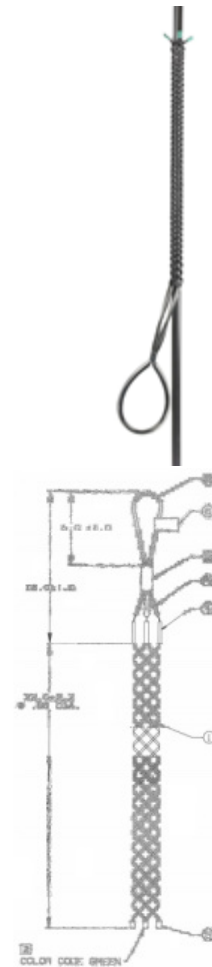

Wire/Cable/Hose Management

Wire Mesh Grips

Support Grips

HUBBELL

Features

- Single Eye
- Corrosion resistant
- Non-conductive aramid fiber mesh
- Double weave design adds strength and holding power

Ordering Information

Description	Color Code	Catalog Number	UPC Number
Non-Conductive Support Grips, Single Eye, Double Weave	Green	02601001	783585567129

Cable Diameter Range

0.50 in - 0.62 in

Specifications

Strand	Kevlar
Eye	Urethane
Sleeve	Vinyl
Tube	Urethane
Shoulders	PVC
Tag	Mylar
Approximate Breaking Strength	1,000 lbs.
Working load	100 lbs.