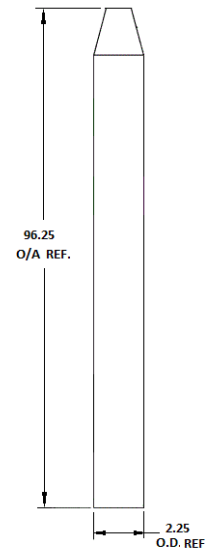

Kellems® Wire Management Products
Overhead Pulling Grips
DUA-PULL® Feed Tube

HUBBELL

Features

- used to ease the insertion of cable or rope into the cable grip

Ordering Information

Description	Used with	UPC	Catalog Number
Feed Tube, For Use with DUA- PULL Grip	33271042	783585327624	091061048

Listings

CSA Certified

Specifications

Tubing	Aluminum
Nose	Aluminum

Online Resources

[Customer Use Drawing](#)
[eCatalog](#)
[Installation Instructions](#)

Dimensions in Inches (mm)

Hubbell Wiring Device-Kellems • Hubbell Incorporated (Delaware) • 40 Waterview Drive • Shelton, CT 06484