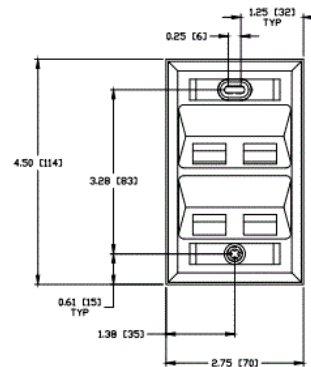

Angled Wallplate

Features

- Fits all Hubbell keystone connections (AV, data and fiber)
- Secure; Requires removal to access connectivity

Ordering Information

Description	Color	Catalog No.	UPC
Angled Wallplate, Single Gang, 4 Port	Gray	AFP14G	662620803333

Listings

UL and cUL Listed 1863
RoHS Compliant

Specifications

Plate Material High-impact thermoplastic (UL 94V-0)

TOP VIEW

FRONT VIEW

RIGHT SIDE VIEW

Online Resources