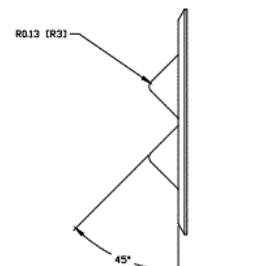

Angled Wallplate

Features

- Fits all Hubbell keystone connections (AV, data and fiber)
- Secure; Requires removal to access connectivity

Ordering Information

Description	Color	Catalog No.	UPC
Angled Wallplate, Single Gang, 4 Port	Gray	AFP14G	662620803333

Listings

UL and cUL Listed 1863
RoHS Compliant

Specifications

Plate Material High-impact thermoplastic (UL 94V-0)

TOP VIEW

FRONT VIEW

RIGHT SIDE VIEW

Online Resources