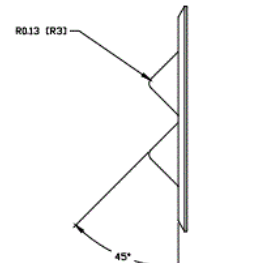

Angled Wallplate

Features

- Fits all Hubbell keystone connections (AV, data and fiber)
- Secure; Requires removal to access connectivity

Ordering Information

Description	Color	Catalog No.	UPC
Angled Wallplate, Single Gang, 4 Port	Light Almond	AFP14	662620803326

Listings

UL and cUL Listed 1863
RoHS Compliant

Specifications

Plate Material High-impact thermoplastic (UL 94V-0)

TOP VIEW

FRONT VIEW

RIGHT SIDE VIEW

Online Resources