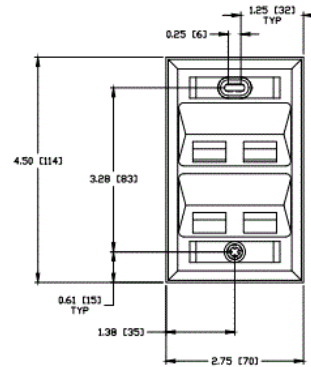

Angled Wallplate

Features

- Fits all Hubbell keystone connections (AV, data and fiber)
- Secure; Requires removal to access connectivity

Ordering Information

Description	Color	Catalog No.	UPC
Angled Wallplate, Single Gang, 4 Port	Light Almond	AFP14	662620803326

Listings

UL and cUL Listed 1863
RoHS Compliant

Specifications

Plate Material High-impact thermoplastic (UL 94V-0)

TOP VIEW

FRONT VIEW

RIGHT SIDE VIEW

Online Resources